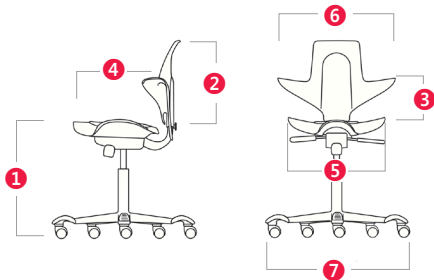

HÅG Capisco Puls™

Trendy, playful and modern sophistication.

Born out of the legendary "saddle seat", HÅG Capisco Puls is suited to contemporary and dynamic workplaces. Made for greater freedom of movement, variation and natural sitting positions, the Capisco Puls is the perfect chair for shifting between sitting and standing with a height adjustable desk.

MEASUREMENTS	8001	8002	8010	8020
Seat height 150 mm gas lift	14.6"-19.9"	14.6"-19.9"	14.9"-20.1"	15.6"-20.7"
① Seat height 200 mm gas lift (standard)	17.9"-24.4"	18.5"-25"	17.9"-24.4"	18.5"-25"
Seat height 265 mm gas lift	21.3"-30.3"	21.9"-30.9"	21.3"-30.3"	21.9"-30.9"
② Height of backrest	-	-	15.7"	15.7"
③ Height of foremost support on backrest	-	-	5.5"-9.1"	5.1"-8.7"
④ Seat depth	-	-	15.7"-18.5"	15.7"-18.5"
⑤ Seat width	18.1"	18.1"	18.1"	18.1"
⑥ Maximum chair width	-	-	22.2"	22.2"
⑦ Footbase diameter	28.7"	28.7"	28.7"	28.7"
Weight	15.4 lbs	15.4 lbs	24.5 lbs	24.5 lbs

Measurements in inches.

Where a chair is adjustable, minimum and maximum measurements are listed.

HÅG Capisco Puls™

Features

HÅG in Balance Mechanism®:

- Seat depth
- Back height adjustment
- Backward tilt tension. Tilt range is 17° backwards from a neutral position 5° to the rear
- Two-position tilt lock

Base:

- Foot support provides a comfortable way to vary the position of your feet

Options

- HÅG StepUp® provides an two extra levels for placing your feet
- HÅG Foot Ring provide an optional extra level for rest and foot support