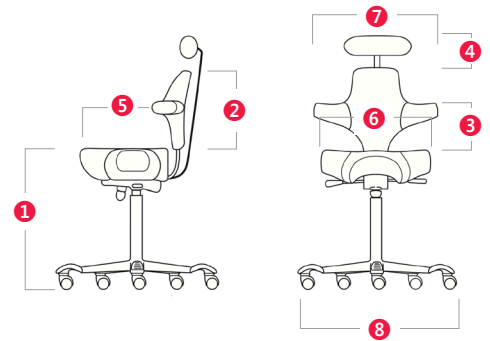

HÅG Capisco™

A design icon – still going strong.

HÅG Capisco responds intuitively to the body's natural movements and provides unlimited possibilities for variation of the seated posture. The unique shape of the backrest provides perfect support in numerous sitting positions without restricting the ability to move and is made for greater freedom of movement, variation and natural sitting positions. The saddle seat can be adjusted between low and high working positions, all the way up to standing, enabling you to be more dynamic in your movements. It's perfect to pair with a height adjustable desk.

MEASUREMENTS	8105	8106	8126	8107	8127
Seat height 150 mm gas lift	15"-20.3"	16.4"-21.5"	16.4"-21.5"	16.4"-21.5"	16.4"-21.5"
① Seat height 200 mm gas lift (standard)	19.1"-26"	19.1"-26"	19.5"-26.4"	19.1"-26"	19.5"-26.4"
Seat height 265 mm gas lift	22.4"-31.9"	22.4"-31.9"	22.8"-32.3"	22.4"-31.9"	22.8"-32.3"
② Height of backrest	-	18.1"	18.1"	18.1"	18.1"
③ Height of foremost support on backrest	-	5.9"-9.4"	5.9"-9.4"	5.9"-9.4"	5.9"-9.4"
④ Height of foremost support on headrest	-	-	-	21.9"-30.9"	21.9"-30.9"
⑤ Seat depth	-	13.4"-16.5"	13.4"-16.5"	13.4"-16.5"	13.4"-16.5"
⑥ Seat width	18.5"	18.5"	18.5"	18.5"	18.5"
⑦ Maximum chair width		23.4"	23.4"	23.4"	23.4"
⑧ Footbase diameter	28.7"	28.7"	28.7"	28.7"	28.7"
Weight	16.5 lbs	30.9 lbs	32 lbs	34.2 lbs	35.3 lbs

Measurements in inches.

Where a chair is adjustable, minimum and maximum measurements are listed.

HÅG Capisco™

Features

HÅG in Balance Mechanism®:

- Seat depth
- Back height adjustment
- Backward tilt tension. Tilt range is 15° backwards from a neutral position 2° to the rear
- Two-position tilt lock

Base:

- Foot support provides a comfortable way to vary the position of your feet

Options

- HÅG StepUp® provides an two extra levels for placing your feet
- HÅG Foot Ring provide an optional extra level for rest and foot support