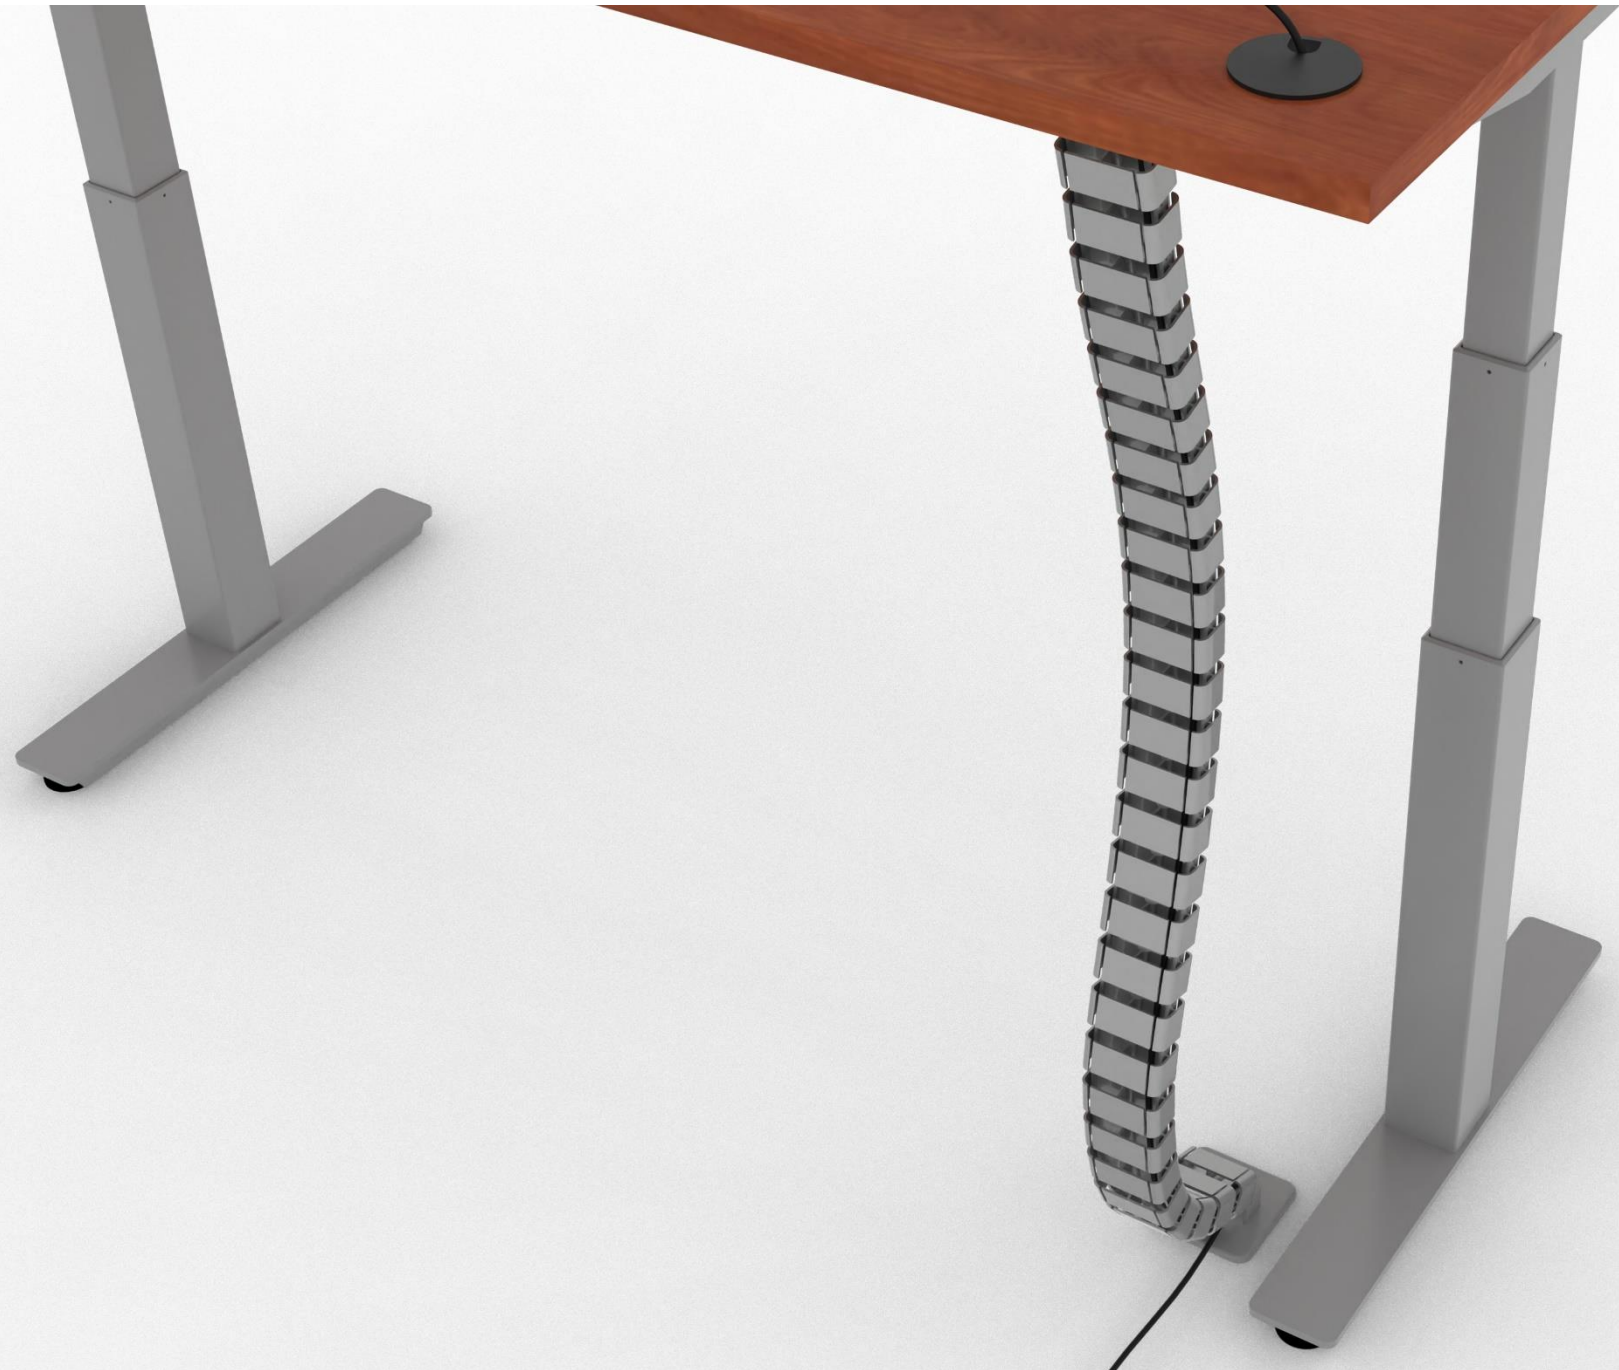

upCentric Vertical Wire Management

Vertical Wire Management

Keep your workstation neat and clutter free with the **upCentric Vertical Wire Management** system. Specifically designed to conceal and protect your cables, the **upCentric Vertical Wire Management** system allows you to organize cables and wires by routing them through a flexible plastic "spine" from your workspace directly to the floor, eliminating visual distractions. The lightweight system integrates perfectly with the upCentric electric height adjustable desks making it a seamless fit.

Features

- Integrates seamlessly with the upCentric desk and mesh cable management system
- Protects and conceals cables at your workstation
- Reduces cable clutter
- Lightweight and easy to install
- Adjustable with 30 vertebrae
- Customized weighted base for stability
- Available finishes:
 - White
 - Silver
 - Black